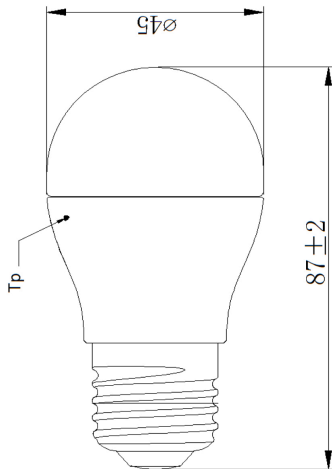

ToLEDo BALL V4 DIM FR 470LM 865 E27 SL

Item No: 0026975

SYLVANIA

- Compact and elegant design • Suitable replacement for halogen, incandescent and compact fluorescent ball lamps
- Instant light at the flick of a switch • Uniform light distribution • Good colour rendering (CRI 80) • Dimmable with approved dimmers • Perfect for hotels, restaurants, lobbies, corridors, stairwells, reception areas • Lower maintenance costs • A+ energy rating

Technical Assets

Dimensions (mm)

Photometrics

ToLEDo BALL V4 DIM FR 470LM 865 E27 SL

Item No: 0026975

SYLVANIA

General data

Product name	ToLEDo BALL V4 DIM FR 470LM 865 E27 SL
Technology	LED
Watt (Rated) (W)	5.6
Cap/Base	E27
Fixture rating	Open
General application	Hospitality, Education, Residential & Consumer
Performance ambient temperature Tq (°C)	25
ETIM Class	EC001959
E-number FI	4740512
Warranty	3 years

Optical data

Useful luminous flux (Φ_{use})	470
Luminous flux (Rated) (lm)	470
Correlated colour temperature (k)	6500
Light colour	Daylight
CRI (Ra)	80
Beam Angle (°)	160

Electrical data

Power consumption (W)	5.6
Wattage (W)	5.6
Starting time (max) (s)	<0.5
Warm-up time to 60% of full light (max) (s)	<1.0
Lamp power factor	0.5
No. Of switching cycles before premature failures	>50000
Dimmable	Yes
Nominal Frequency (Hz)	50/60Hz

Lifetime data

Average life (Nominal) (h)	15000
Average life (Rated) (h)	15000

Physical data

Nominal Product Length (mm)	78
Nominal Product Diameter (mm)	45
Weight (kg)	0.043

Packaging

Product EAN number	5410288269757
Packaging single length / height (cm)	9.6
Packaging single width (cm)	4.8
Packaging single depth (cm)	4.8
DUN14 (inner)	15410288269754
Units per inner package	6
Packaging inner length / height (cm)	15.51
Packaging inner width (cm)	10.5
Packaging inner depth (cm)	10.6
Units per outer package	60
Packaging outer length / height (cm)	55.0
Packaging outer width (cm)	32.6
Packaging outer depth (cm)	12.5