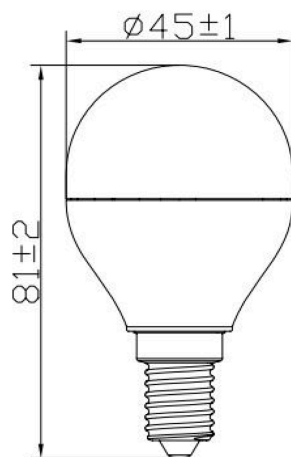

### Dimensions (mm)

## Physical data

Nominal Product Length (mm)	82
Nominal Product Diameter (mm)	45
Weight (kg)	0.043

## Packaging

Product EAN number	5410288269764
Packaging single length / height (cm)	8.8
Packaging single width (cm)	4.8
Packaging single depth (cm)	4.8
DUN14 (inner)	15410288269761
Units per inner package	6
Packaging inner length / height (cm)	15.5
Packaging inner width (cm)	10.5
Packaging inner depth (cm)	9.8
DUN14 (outer)	25410288269768
Units per outer package	60
Packaging outer length / height (cm)	55.0
Packaging outer width (cm)	32.6
Packaging outer depth (cm)	12.0