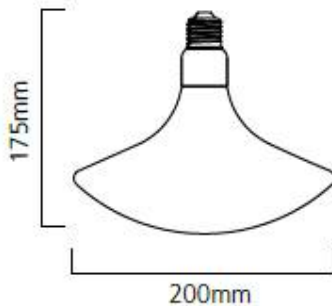

# TOLEDO SYLCONE GA200 470LM E27 SL

Item No: 0027117

**SYLVANIA**

• Unique hand blown glass lamp. • Combines contemporary aesthetics and innovative LED filament chip technology (FCT) to create popular retro look and warm ambiance similar to traditional lamps. • Colour temperature of 2000K replicates warm glow effect of incandescent lighting • Dimmable on approved dimmers - allows end user to create perfect ambient lighting • High lumen efficacy of 104lm/W • Environment friendly - no mercury and lower CO2 emissions. • Energy Class: A++ • A range of fittings specifically designed to enhance the aesthetic of the product (only glass and metal visible) are available separately

### Dimensions (mm)

0027117

## Physical data

Max. Lamp Diameter (mm) - D	200
Weight (kg)	0.25

## Packaging

Product EAN number	5410288271170
Packaging single length / height (cm)	20.6
Packaging single width (cm)	20.6
Packaging single depth (cm)	22.5
DUN14 (inner)	15410288271177
Units per outer package	2
Packaging outer length / height (cm)	44.3
Packaging outer width (cm)	22.9
Packaging outer depth (cm)	27.5