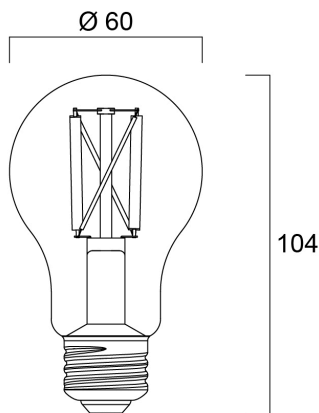

ToLEDo RT GLS V4 ST 470LM 827 E27 SL

Item No: 0027156

SYLVANIA

- Perfect for decorative and general lighting applications and creates a warm ambiance similar to traditional lamps
- Same look, size and functionality as incandescent lamps
- Omni-directional light distribution
- A++ energy rating
- Suitable replacement for incandescent and halogen lamps
- Gives same sparkling light effect as incandescent lamp
- Dimensionally identical to incandescent lamps - fits all fixtures
- Environment friendly - no mercury and lower CO2 emissions

Technical Assets

Dimensions (mm)

Photometrics

ToLEDo RT GLS V4 ST 470LM 827 E27 SL

Item No: 0027156

SYLVANIA

General data

Product name	ToLEDo RT GLS V4 ST 470LM 827 E27 SL
Technology	LED
Watt (Rated) (W)	4.5
Cap/Base	E27
Fixture rating	Open
General application	Hospitality, Residential & Consumer
Performance ambient temperature Tq (°C)	25
ETIM Class	EC001959
E-number FI	4740413
E-number SE	8295004
Warranty	3 years

Lifetime data

Average life (Nominal) (h)	15000
Average life (Rated) (h)	15000

Physical data

Nominal Product Length (mm)	104
Nominal Product Diameter (mm)	60
Weight (kg)	0.03

Packaging

Product EAN number	5410288271569
Packaging single length / height (cm)	11.4
Packaging single width (cm)	6.4
Packaging single depth (cm)	6.4
DUN14 (inner)	15410288271566
Units per inner package	6
Packaging inner length / height (cm)	20.3
Packaging inner width (cm)	13.7
Packaging inner depth (cm)	13.2
DUN14 (outer)	25410288271563
Units per outer package	60
Packaging outer length / height (cm)	71.5
Packaging outer width (cm)	21.5
Packaging outer depth (cm)	29.1