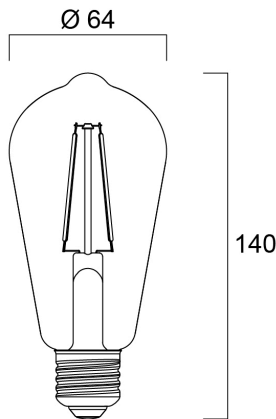

ToLEDo RT ST64 V4 CL 470LM 827 E27 SL

Item No: 0027175

SYLVANIA

- Perfect for decorative and general lighting applications and creates a warm ambiance similar to traditional lamps
- Same look, size and functionality as incandescent lamps
- Omni-directional light distribution
- A++ energy rating
- Suitable replacement for incandescent and halogen lamps
- Gives same sparkling light effect as incandescent lamp
- Dimensionally identical to incandescent lamps - fits all fixtures
- Environment friendly - no mercury and lower CO2 emissions

Technical Assets

Dimensions (mm)

Photometrics

ToLEDo RT ST64 V4 CL 470LM 827 E27 SL

Item No: 0027175

SYLVANIA

General data

Product name	ToLEDo RT ST64 V4 CL 470LM 827 E27 SL
Technology	LED
Watt (Rated) (W)	4.5
Cap/Base	E27
Fixture rating	Open
General application	Hospitality, Residential & Consumer
Performance ambient temperature Tq (°C)	25
ETIM Class	EC001959
E-number FI	4740429
E-number SE	8295090
Warranty	3 years

Lifetime data

Average life (Nominal) (h)	15000
Average life (Rated) (h)	15000

Physical data

Nominal Product Length (mm)	140
Nominal Product Diameter (mm)	64
Weight (kg)	0.047

Packaging

Product EAN number	5410288271750
Packaging single length / height (cm)	16.0
Packaging single width (cm)	6.9
Packaging single depth (cm)	6.9
DUN14 (inner)	15410288271757
Units per inner package	6
Packaging inner length / height (cm)	21.9
Packaging inner width (cm)	14.5
Packaging inner depth (cm)	17.5
DUN14 (outer)	25410288271754
Units per outer package	60
Packaging outer length / height (cm)	75.3
Packaging outer width (cm)	23.3
Packaging outer depth (cm)	37.8