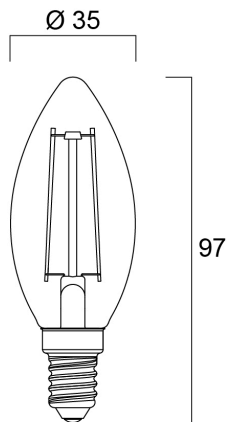

ToLEDo RT CANDLE V4 CL 250LM 827 E14 SL

Item No: 0027180

SYLVANIA

- Perfect for decorative and general lighting applications and creates a warm ambience similar to traditional lamps
- The versatile ToLEDo Retro candle range is the ideal replacement for halogen and incandescent lamps and perfect for chandeliers and decorative applications
- Same look, size and functionality as incandescent lamps
- Omni-directional light distribution
- A++ energy rating
- Gives same sparkling light effect as the incandescent lamp
- Dimensionally identical to incandescent lamps - fits all fixtures
- Environment-friendly - no mercury and lower CO2 emissions

Technical Assets

Dimensions (mm)

Photometrics

ToLEDo RT CANDLE V4 CL 250LM 827 E14 SL

Item No: 0027180

SYLVANIA

General data

Product name	ToLEDo RT CANDLE V4 CL 250LM 827 E14 SL
Technology	LED
Watt (Rated) (W)	2.5
Cap/Base	E14
Fixture rating	Open
General application	Hospitality, Residential & Consumer
Performance ambient temperature Tq (°C)	25
ETIM Class	EC001959
E-number FI	4740289
E-number SE	8290511
Warranty	3 years

Lifetime data

Average life (Nominal) (h)	15000
Average life (Rated) (h)	15000

Physical data

Nominal Product Length (mm)	97
Nominal Product Diameter (mm)	35
Weight (kg)	0.014

Packaging

Product EAN number	5410288271804
Packaging single length / height (cm)	10.8
Packaging single width (cm)	4.2
Packaging single depth (cm)	4.2
DUN14 (inner)	15410288271801
Units per inner package	6
Packaging inner length / height (cm)	13.4
Packaging inner width (cm)	9.0
Packaging inner depth (cm)	12.1
DUN14 (outer)	25410288271808
Units per outer package	60
Packaging outer length / height (cm)	49.0
Packaging outer width (cm)	29.7
Packaging outer depth (cm)	15.2