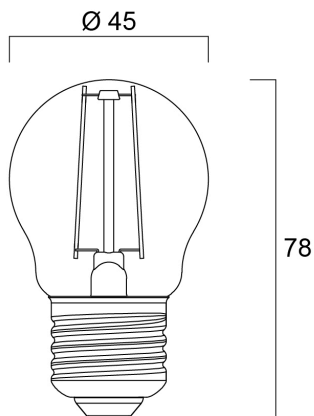

ToLEDo RT BALL V4 CL 250LM 827 E27 SL

Item No: 0027240

SYLVANIA

- Perfect for decorative and general lighting applications and creates a warm ambience similar to traditional lamps
- The versatile ToLEDo Retro ball range is the ideal replacement for halogen and incandescent lamps and perfect for chandeliers and decorative applications
- Same look, size and functionality as incandescent lamps
- Omni-directional light distribution
- A++ energy rating
- Gives same sparkling light effect as the incandescent lamp
- Dimensionally identical to incandescent lamps - fits all fixtures
- Environment-friendly - no mercury and lower CO2 emissions

Technical Assets

Dimensions (mm)

Photometrics

ToLEDo RT BALL V4 CL 250LM 827 E27 SL

Item No: 0027240

SYLVANIA

General data

Product name	ToLEDo RT BALL V4 CL 250LM 827 E27 SL
Technology	LED
Watt (Rated) (W)	2.5
Cap/Base	E27
Fixture rating	Open
General application	Hospitality, Residential & Consumer
Performance ambient temperature Tq (°C)	25
ETIM Class	EC001959
E-number FI	4740422
E-number SE	8295048
Warranty	3 years

Lifetime data

Average life (Nominal) (h)	15000
Average life (Rated) (h)	15000

Physical data

Nominal Product Length (mm)	78
Nominal Product Diameter (mm)	45
Weight (kg)	0.019

Packaging

Product EAN number	5410288272405
Packaging single length / height (cm)	9.8
Packaging single width (cm)	4.8
Packaging single depth (cm)	4.8
DUN14 (inner)	15410288272402
Units per inner package	6
Packaging inner length / height (cm)	15.3
Packaging inner width (cm)	11.1
Packaging inner depth (cm)	10.6
DUN14 (outer)	25410288272409
Units per outer package	60
Packaging outer length / height (cm)	54.7
Packaging outer width (cm)	33.1
Packaging outer depth (cm)	14.0