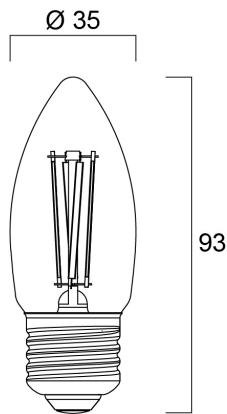

ToLEDo RT CANDLE V4 ST 470LM 827 E27 SL

Item No: 0027289

SYLVANIA

- Perfect for decorative and general lighting applications and creates a warm ambience similar to traditional lamps
- The versatile ToLEDo Retro candle range is the ideal replacement for halogen and incandescent lamps and perfect for chandeliers and decorative applications
- Same look, size and functionality as incandescent lamps
- Omni-directional light distribution
- A++ energy rating
- Gives same sparkling light effect as the incandescent lamp
- Dimensionally identical to incandescent lamps - fits all fixtures
- Environment-friendly - no mercury and lower CO2 emissions

Technical Assets

Dimensions (mm)

Photometrics

ToLEDo RT CANDLE V4 ST 470LM 827 E27 SL

Item No: 0027289

SYLVANIA

General data

Product name	ToLEDo RT CANDLE V4 ST 470LM 827 E27 SL
Technology	LED
Watt (Rated) (W)	4.5
Cap/Base	E27
Fixture rating	Open
General application	Hospitality, Residential & Consumer
Performance ambient temperature Tq (°C)	25
ETIM Class	EC001959
E-number FI	4740419
E-number SE	8295038
Warranty	3 years

Lifetime data

Average life (Nominal) (h)	15000
Average life (Rated) (h)	15000

Physical data

Nominal Product Length (mm)	93
Nominal Product Diameter (mm)	35
Weight (kg)	0.019

Packaging

Product EAN number	5410288272894
Packaging single length / height (cm)	10.8
Packaging single width (cm)	4.2
Packaging single depth (cm)	4.2
DUN14 (inner)	15410288272891
Units per inner package	6
Packaging inner length / height (cm)	13.4
Packaging inner width (cm)	9.0
Packaging inner depth (cm)	12.1
DUN14 (outer)	25410288272898
Units per outer package	60
Packaging outer length / height (cm)	49.0
Packaging outer width (cm)	29.7
Packaging outer depth (cm)	15.2