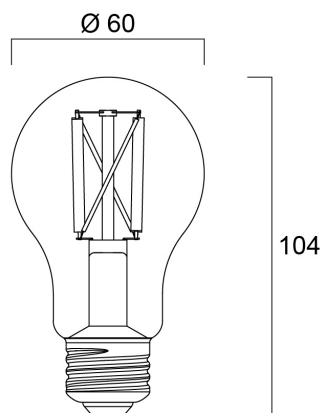

ToLEDo RT GLS V4 ST 806LM 827 E27 SL

Item No: 0027312

SYLVANIA

- Perfect for decorative and general lighting applications and creates a warm ambiance similar to traditional lamps
- Same look, size and functionality as incandescent lamps
- Omni-directional light distribution
- A++ energy rating
- Suitable replacement for incandescent and halogen lamps
- Gives same sparkling light effect as incandescent lamp
- Dimensionally identical to incandescent lamps - fits all fixtures
- Environment friendly - no mercury and lower CO2 emissions

Technical Assets

Dimensions (mm)

Photometrics

ToLEDo RT GLS V4 ST 806LM 827 E27 SL

Item No: 0027312

SYLVANIA

General data

Product name	ToLEDo RT GLS V4 ST 806LM 827 E27 SL
Technology	LED
Watt (Rated) (W)	7
Cap/Base	E27
Fixture rating	Open
General application	Hospitality, Residential & Consumer
Performance ambient temperature Tq (°C)	25
ETIM Class	EC001959
E-number FI	4740491
Warranty	3 years

Lifetime data

Average life (Nominal) (h)	15000
Average life (Rated) (h)	15000

Physical data

Nominal Product Length (mm)	104
Nominal Product Diameter (mm)	60
Weight (kg)	0.028

Packaging

Product EAN number	5410288273129
Packaging single length / height (cm)	12.0
Packaging single width (cm)	6.5
Packaging single depth (cm)	6.5
DUN14 (inner)	15410288273126
Units per inner package	6
Packaging inner length / height (cm)	20.8
Packaging inner width (cm)	16.8
Packaging inner depth (cm)	13.4
DUN14 (outer)	25410288273123
Units per outer package	60
Packaging outer length / height (cm)	72.8
Packaging outer width (cm)	22.0
Packaging outer depth (cm)	29.1