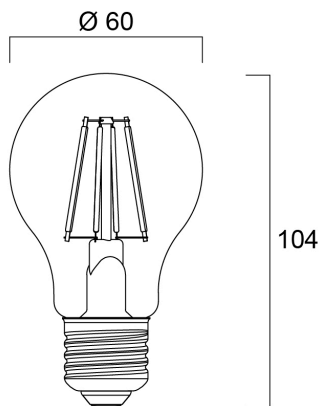

# ToLEDo RT GLS V4 CL 470LM 840 E27 SL

Item No: 0027326

**SYLVANIA**

- Perfect for decorative and general lighting applications and creates a warm ambiance similar to traditional lamps
- Same look, size and functionality as incandescent lamps
- Omni-directional light distribution
- A++ energy rating
- Suitable replacement for incandescent and halogen lamps
- Gives same sparkling light effect as incandescent lamp
- Dimensionally identical to incandescent lamps - fits all fixtures
- Environment friendly - no mercury and lower CO2 emissions

### Dimensions (mm)

## Physical data

Nominal Product Length (mm)	104
Nominal Product Diameter (mm)	60
Weight (kg)	0.03

## Packaging

Product EAN number	5410288273266
Packaging single length / height (cm)	12.0
Packaging single width (cm)	6.5
Packaging single depth (cm)	6.5
DUN14 (inner)	15410288273263
Units per inner package	6
Packaging inner length / height (cm)	20.8
Packaging inner width (cm)	16.8
Packaging inner depth (cm)	13.4
DUN14 (outer)	25410288273260
Units per outer package	60
Packaging outer length / height (cm)	72.8
Packaging outer width (cm)	22.0
Packaging outer depth (cm)	29.1