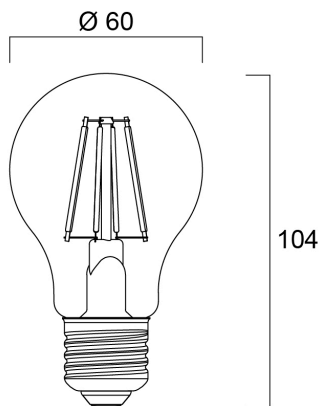

# ToLEDo RT GLS V4 CL 806LM 840 E27 SL

Item No: 0027328

**SYLVANIA**

- Perfect for decorative and general lighting applications and creates a warm ambiance similar to traditional lamps
- Same look, size and functionality as incandescent lamps
- Omni-directional light distribution
- A++ energy rating
- Suitable replacement for incandescent and halogen lamps
- Gives same sparkling light effect as incandescent lamp
- Dimensionally identical to incandescent lamps - fits all fixtures
- Environment friendly - no mercury and lower CO2 emissions

### Dimensions (mm)

## Physical data

Nominal Product Length (mm)	104
Nominal Product Diameter (mm)	60
Weight (kg)	0.03

## Packaging

Product EAN number	5410288273280
Packaging single length / height (cm)	12.0
Packaging single width (cm)	6.5
Packaging single depth (cm)	6.5
DUN14 (inner)	15410288273287
Units per inner package	6
Packaging inner length / height (cm)	20.8
Packaging inner width (cm)	16.8
Packaging inner depth (cm)	13.4
DUN14 (outer)	25410288273284
Units per outer package	60
Packaging outer length / height (cm)	72.8
Packaging outer width (cm)	22.0
Packaging outer depth (cm)	29.1