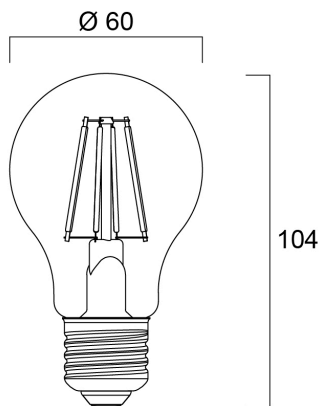

ToLEDo RT GLS V4 CL 806LM 827 E27 SL

Item No: 0027341

SYLVANIA

- Perfect for decorative and general lighting applications and creates a warm ambiance similar to traditional lamps
- Same look, size and functionality as incandescent lamps
- Omni-directional light distribution
- A++ energy rating
- Suitable replacement for incandescent and halogen lamps
- Gives same sparkling light effect as incandescent lamp
- Dimensionally identical to incandescent lamps - fits all fixtures
- Environment friendly - no mercury and lower CO2 emissions

Technical Assets

Dimensions (mm)

Photometrics

ToLEDo RT GLS V4 CL 806LM 827 E27 SL

Item No: 0027341

SYLVANIA

General data

Product name	ToLEDo RT GLS V4 CL 806LM 827 E27 SL
Technology	LED
Watt (Rated) (W)	7
Cap/Base	E27
Fixture rating	Open
General application	Hospitality, Residential & Consumer
Performance ambient temperature Tq (°C)	25
ETIM Class	EC001959
E-number SE	8294397
Warranty	3 years

Lifetime data

Average life (Nominal) (h)	15000
Average life (Rated) (h)	15000

Physical data

Nominal Product Length (mm)	104
Nominal Product Diameter (mm)	60
Weight (kg)	0.03

ToLEDo RT GLS V4 CL 806LM 827 E27 SL

Item No: 0027341

SYLVANIA

Packaging

Product EAN number	5410288273419
Packaging single length / height (cm)	12.0
Packaging single width (cm)	6.5
Packaging single depth (cm)	6.5
DUN14 (inner)	15410288273416
Units per inner package	6
Packaging inner length / height (cm)	20.8
Packaging inner width (cm)	16.8
Packaging inner depth (cm)	13.4
DUN14 (outer)	25410288273413
Units per outer package	60
Packaging outer length / height (cm)	72.8
Packaging outer width (cm)	22.0
Packaging outer depth (cm)	29.1