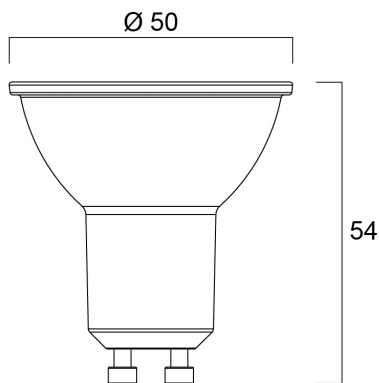

# RefLED ES50 V5 345lm 830 36° SL

Item No: 0027433

**SYLVANIA**

- Compact, energy efficient and exceptional value for money product.
- Same shape and size as halogen GU10 lamp
- Compact Cluster SMD technology enabling high efficiency with halogen look
- Reduced visible heat sink from the front
- Available in 36 degree
- High lumen efficacy
- 15,000 hours average rated life
- 3 years warranty

### Dimensions (mm)

## Physical data

Nominal Product Length (mm)	54
Nominal Product Diameter (mm)	50
Weight (kg)	0.022

## Packaging

Product EAN number	5410288274331
Packaging single length / height (cm)	6.1
Packaging single width (cm)	5.2
Packaging single depth (cm)	5.2
DUN14 (inner)	15410288274338
Units per inner package	6
Packaging inner length / height (cm)	16.7
Packaging inner width (cm)	11.6
Packaging inner depth (cm)	7.5
Units per outer package	60
Packaging outer length / height (cm)	59.8
Packaging outer width (cm)	18.7
Packaging outer depth (cm)	17.1