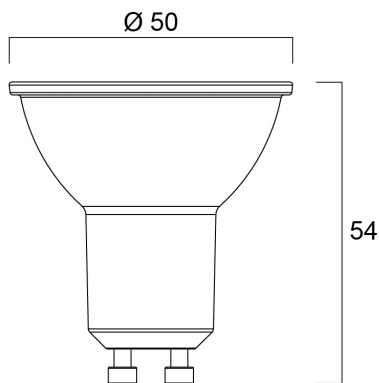

RefLED ES50 V5 345lm 840 36° SL

Item No: 0027434

SYLVANIA

- Compact, energy efficient and exceptional value for money product.
- Same shape and size as halogen GU10 lamp
- Compact Cluster SMD technology enabling high efficiency with halogen look
- Reduced visible heat sink from the front
- Available in 36 degree
- High lumen efficacy
- 15,000 hours average rated life
- 3 years warranty

Technical Assets

Dimensions (mm)

Photometrics

RefLED ES50 V5 345lm 840 36° SL

Item No: 0027434

SYLVANIA

General data

Product name	RefLED ES50 V5 345lm 840 36° SL
Technology	LED
Watt (Rated) (W)	4.2
Cap/Base	GU10
Fixture rating	Open
General application	Office, Hospitality, Retail, Education, Residential & Consumer, Museums & Galleries
Performance ambient temperature Tq (°C)	25
ETIM Class	EC001959
E-number FI	4740463
E-number SE	8292496
Warranty	3 years

Lifetime data

Average life (Nominal) (h)	15000
Average life (Rated) (h)	15000

Physical data

Nominal Product Length (mm)	54
Nominal Product Diameter (mm)	50
Weight (kg)	0.031

RefLED ES50 V5 345lm 840 36° SL

Item No: 0027434

Packaging

Product EAN number	5410288274348
Packaging single length / height (cm)	6.1
Packaging single width (cm)	5.2
Packaging single depth (cm)	5.2
DUN14 (inner)	15410288274345
Units per inner package	6
Packaging inner length / height (cm)	16.7
Packaging inner width (cm)	11.6
Packaging inner depth (cm)	7.5
DUN14 (outer)	25410288274342
Units per outer package	60
Packaging outer length / height (cm)	59.8
Packaging outer width (cm)	18.7
Packaging outer depth (cm)	17.1