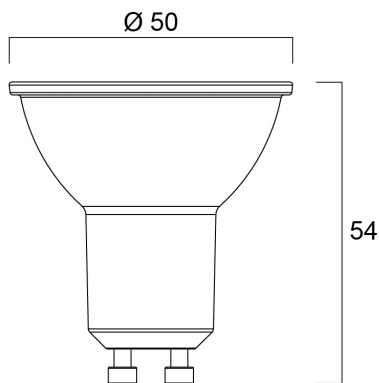

RefLED ES50 V5 400lm 840 110° SL

Item No: 0027456

SYLVANIA

- Compact, energy efficient and exceptional value for money product.
- Same shape and size as halogen GU10 lamp
- Compact Cluster SMD technology enabling high efficiency with halogen look
- Reduced visible heat sink from the front
- Available in 36 degree
- High lumen efficacy
- 15,000 hours average rated life
- 3 years warranty

Technical Assets

Dimensions (mm)

Photometrics

RefLED ES50 V5 400lm 840 110° SL

Item No: 0027456

SYLVANIA

General data

Product name	RefLED ES50 V5 400lm 840 110° SL
Technology	LED
Watt (Rated) (W)	6.2
Cap/Base	GU10
Fixture rating	Open
General application	Office, Hospitality, Retail, Education, Residential & Consumer, Museums & Galleries
Performance ambient temperature Tq (°C)	25
ETIM Class	EC001959
E-number FI	4740472
Warranty	3 years

Lifetime data

Average life (Nominal) (h)	15000
Average life (Rated) (h)	15000

Physical data

Nominal Product Length (mm)	54
Nominal Product Diameter (mm)	50
Weight (kg)	0.038

RefLED ES50 V5 400lm 840 110° SL

Item No: 0027456

SYLVANIA

Packaging

Product EAN number	5410288274560
Packaging single length / height (cm)	6.1
Packaging single width (cm)	5.2
Packaging single depth (cm)	5.2
DUN14 (inner)	15410288274567
Units per inner package	6
Packaging inner length / height (cm)	16.7
Packaging inner width (cm)	11.6
Packaging inner depth (cm)	7.5
DUN14 (outer)	25410288274564
Units per outer package	60
Packaging outer length / height (cm)	59.8
Packaging outer width (cm)	18.7
Packaging outer depth (cm)	17.1