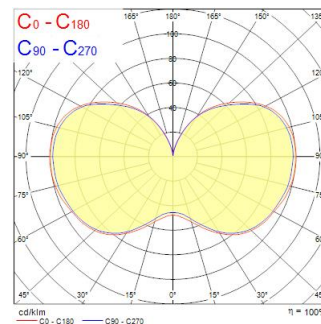

ToLEDo Performer T60 2300LM 840 E27 SL

Item No: 0028369

SYLVANIA

Direct retrofit replacement for high-pressure mercury vapor lamps (HPMV) 50,000 hours average rated lifetime Up to 78% energy saving compared to the standard high-pressure mercury vapor lamps Mercury-free solution Lower maintenance cost High lumen efficacy Dual operating mode – compatible with HPMV magnetic ballast and also, suitable for AC direct mains 120-240V operation High surge voltage protection: 4kV Suitable for both open and enclosed luminaires Wide light distribution High switching cycles – 200,000X High colour rendering – CRI80 Minimum and maximum operating temperature: -30°C to 50°C

Technical Assets

Dimensions (mm)

Photometrics

ToLEDo Performer T60 2300LM 840 E27 SL

Item No: 0028369

SYLVANIA

General data

Product name	ToLEDo Performer T60 2300LM 840 E27 SL
Technology	LED
Watt (Rated) (W)	18
Lamp shape	Other
Cap/Base	E27
Lamp finish	Clear
Built in presence detector	NONE
Fixture rating	Open
General application	Logistics & Industry
Operating temperature range (°C)	-20°C...+50°C
Performance ambient temperature Tq (°C)	25
Virtual assistant compatibility	N/A
ETIM Class	EC001959
E-number FI	4844489
Warranty	5 years

Optical data

Useful luminous flux (Φ_{use})	2300
Luminous flux (Rated) (lm)	2300
Correlated colour temperature (k)	4000
Light colour	Cool White
CRI (Ra)	80
Colour Variation Initial (SDCM)	SDCM6
Photobiological Risk Group	RG1
Lumen maintenance at end of nominal life (%)	70

Lifetime data

Lifespan L70 B50	50000
Average life (Nominal) (h)	50000
Average life (Rated) (h)	50000

Physical data

Housing colour	White
IP rating	IP20
Nominal Product Length (mm)	150
Nominal Product Diameter (mm)	60
Weight (kg)	0.312