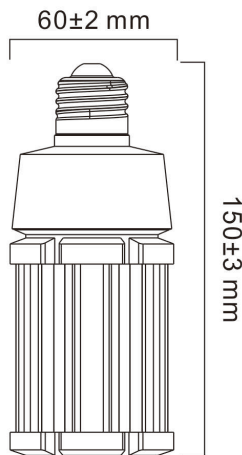

ToLEDo Performer T60 2300LM 840 E27 SL

Item No: 0028369

SYLVANIA

Direct retrofit replacement for high-pressure mercury vapor lamps (HPMV) 50,000 hours average rated lifetime Up to 78% energy saving compared to the standard high-pressure mercury vapor lamps Mercury-free solution Lower maintenance cost High lumen efficacy Dual operating mode – compatible with HPMV magnetic ballast and also, suitable for AC direct mains 120-240V operation High surge voltage protection: 4kV Suitable for both open and enclosed luminaires Wide light distribution High switching cycles – 200,000X High colour rendering – CRI80 Minimum and maximum operating temperature: -30°C to 50°C

Technical Assets

Dimensions (mm)

Photometrics

ToLEDo Performer T60 2300LM 840 E27 SL

Item No: 0028369

SYLVANIA

General data

Product name	ToLEDo Performer T60 2300LM 840 E27 SL
Technology	LED
Watt (Rated) (W)	18
Lamp shape	Other
Cap/Base	E27
Lamp finish	Clear
Built in presence detector	NONE
Fixture rating	Open
General application	Logistics & Industry
Operating temperature range (°C)	-20°C...+50°C
Performance ambient temperature Tq (°C)	25
Virtual assistant compatibility	N/A
ETIM Class	EC001959
E-number FI	4844489
Warranty	5 years

Lifetime data

Lifespan L70 B50	50000
Average life (Nominal) (h)	50000
Average life (Rated) (h)	50000

Physical data

Housing colour	White
IP rating	IP20
Nominal Product Length (mm)	150
Nominal Product Diameter (mm)	60
Weight (kg)	0.312

ToLEDo Performer T60 2300LM 840 E27 SL

Item No: 0028369

Packaging

Product EAN number	5410288283692
Packaging single length / height (cm)	7.3
Packaging single width (cm)	7.3
Packaging single depth (cm)	22.5
DUN14 (inner)	15410288283699
Units per outer package	6
Packaging outer length / height (cm)	23.6
Packaging outer width (cm)	16.4
Packaging outer depth (cm)	24.6