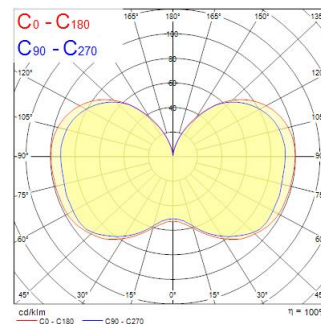

ToLEDo Performer T85 4500LM 840 E27 SL

Item No: 0028371

SYLVANIA

Direct retrofit replacement for high-pressure mercury vapor lamps (HPMV) 50,000 hours average rated lifetime Up to 78% energy saving compared to the standard high-pressure mercury vapor lamps Mercury-free solution Lower maintenance cost High lumen efficacy Dual operating mode – compatible with HPMV magnetic ballast and also, suitable for AC direct mains 120-240V operation High surge voltage protection: 4kV Suitable for both open and enclosed luminaires Wide light distribution High switching cycles – 200,000X High colour rendering – CRI 80 Minimum and maximum operating temperature: -30°C to 50°C

Technical Assets

Dimensions (mm)

Photometrics

ToLEDo Performer T85 4500LM 840 E27 SL

Item No: 0028371

SYLVANIA

General data

Product name	ToLEDo Performer T85 4500LM 840 E27 SL
Technology	LED
Watt (Rated) (W)	36
Cap/Base	E27
Fixture rating	Open
General application	Logistics & Industry
Operating temperature range (°C)	-20°C...+50°C
Performance ambient temperature Tq (°C)	25
ETIM Class	EC001959
E-number FI	4740740
Warranty	5 years

Optical data

Useful luminous flux (Φ_{use})	4500
Luminous flux (Rated) (lm)	4500
Correlated colour temperature (k)	4000
Light colour	Cool White
CRI (Ra)	80
Colour Variation Initial (SDCM)	SDCM6
Photobiological Risk Group	RG1
Lumen maintenance at end of nominal life (%)	70

Electrical data

Power consumption (W)	36
Wattage (W)	36
Starting time (max) (s)	0.5
Warm-up time to 60% of full light (max) (s)	0.5
Primary Supply/Product voltage - min (V)	220
Primary Supply/Product voltage - max (V)	240
Lamp power factor	0.95
Control gear required	No
No. Of switching cycles before premature failures	>200000
Dimmable	No
Inrush Current (A)	80.8
Inrush Duration (μ s)	2
Lamp Energy Label (class)	E
Nominal Frequency (Hz)	50/60Hz
Max. products per 16A C Breaker	40