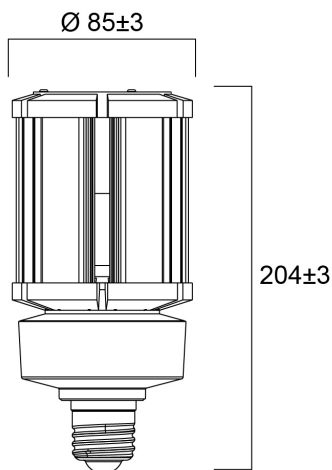

ToLEDo Performer T85 4500LM 840 E27 SL

Item No: 0028371

SYLVANIA

Direct retrofit replacement for high-pressure mercury vapor lamps (HPMV) 50,000 hours average rated lifetime Up to 78% energy saving compared to the standard high-pressure mercury vapor lamps Mercury-free solution Lower maintenance cost High lumen efficacy Dual operating mode – compatible with HPMV magnetic ballast and also, suitable for AC direct mains 120-240V operation High surge voltage protection: 4kV Suitable for both open and enclosed luminaires Wide light distribution High switching cycles – 200,000X High colour rendering – CRI 80 Minimum and maximum operating temperature: -30°C to 50°C

Technical Assets

Dimensions (mm)

Photometrics

ToLEDo Performer T85 4500LM 840 E27 SL

Item No: 0028371

SYLVANIA

General data

Product name	ToLEDo Performer T85 4500LM 840 E27 SL
Technology	LED
Watt (Rated) (W)	36
Cap/Base	E27
Fixture rating	Open
General application	Logistics & Industry
Operating temperature range (°C)	-20°C...+50°C
Performance ambient temperature Tq (°C)	25
ETIM Class	EC001959
E-number FI	4740740
Warranty	5 years

Lifetime data

Lifespan L70 B50	50000
Average life (Nominal) (h)	50000
Average life (Rated) (h)	50000

Physical data

Nominal Product Length (mm)	204
Nominal Product Diameter (mm)	85
Weight (kg)	0.646

ToLEDo Performer T85 4500LM 840 E27 SL

Item No: 0028371

Packaging

Product EAN number	5410288283715
Packaging single length / height (cm)	9.5
Packaging single width (cm)	9.5
Packaging single depth (cm)	25.0
DUN14 (inner)	15410288283712
Units per outer package	6
Packaging outer length / height (cm)	30.4
Packaging outer width (cm)	20.9
Packaging outer depth (cm)	27.2