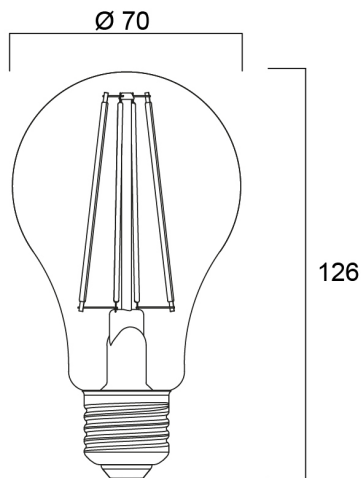

# ToLEDo RT GLS V3 CL DIM 1521LM 827 E27 S

Item No: 0028459

**SYLVANIA**

- Perfect for decorative and general lighting applications and creates a warm ambiance similar to traditional lamps
- Same look, size and functionality as incandescent lamps
- Omni-directional light distribution
- A++ energy rating
- Suitable replacement for incandescent and halogen lamps
- Gives same sparkling light effect as incandescent lamp
- Dimensionally identical to incandescent lamps - fits all fixtures
- Environment friendly - no mercury and lower CO2 emissions

### Dimensions (mm)

## Physical data

Nominal Product Length (mm)	70
Nominal Product Diameter (mm)	126
Weight (kg)	0.067

## Packaging

Product EAN number	5410288284590
Packaging single length / height (cm)	7.5
Packaging single width (cm)	7.5
Packaging single depth (cm)	14.0
DUN14 (inner)	15410288284597
Units per outer package	6
Packaging outer length / height (cm)	23.9
Packaging outer width (cm)	16.1
Packaging outer depth (cm)	15.0