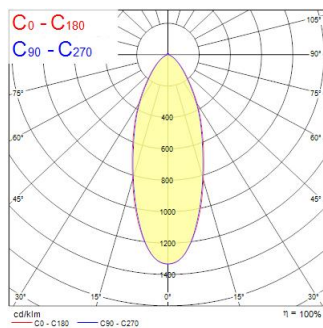

Technical Assets

Photometrics

Distance [m]	Cone diameter [m]	Beam diameter [m]	Beam diameter [m]	Illuminance [lx]
0.5	0.35 0.36	0.07	0.07	240
		E(C90) 18.8°	E(C90) 18.8°	1040
		E(C90) 20.0°	E(C90) 20.0°	1007
1.0	0.71 0.72	0.07	0.07	633
		E(C90) 18.8°	E(C90) 18.8°	281
		E(C90) 20.0°	E(C90) 20.0°	259
1.5	1.06 1.08	0.07	0.07	277
		E(C90) 18.8°	E(C90) 18.8°	116
		E(C90) 20.0°	E(C90) 20.0°	116
2.0	1.42 1.46	0.07	0.07	156
		E(C90) 18.8°	E(C90) 18.8°	66
		E(C90) 20.0°	E(C90) 20.0°	66
2.5	1.77 1.82	0.07	0.07	100
		E(C90) 18.8°	E(C90) 18.8°	41
		E(C90) 20.0°	E(C90) 20.0°	41
3.0	2.12 2.18	0.07	0.07	69
		E(C90) 18.8°	E(C90) 18.8°	30
		E(C90) 20.0°	E(C90) 20.0°	29

Distance [m] Cone diameter [m] Illuminance [lx]

— C0 - C180 (Half beam angle: 45.0°)
— C90 - C270 (Half beam angle: 39.0°)

RefLED Sup RT ES50 V2 360 DIM 865 36d SL

Item No: 0028552

SYLVANIA

General data

Product name	RefLED Sup RT ES50 V2 360 DIM 865 36d SL
Technology	LED
Watt (Rated) (W)	4.5
Cap/Base	GU10
Fixture rating	Open
General application	Education, Hospitality, Museums & Galleries, Office, Residential & Consumer, Retail
Performance ambient temperature Tq (°C)	25
ETIM Class	EC001959
E-number FI	4740851
Warranty	5 years

Optical data

Useful luminous flux (Φ_{use})	360
Correlated colour temperature (k)	6500
Light colour	Daylight
CRI (Ra)	80
Colour Variation Initial (SDCM)	SDCM6
Colour Consistency (SDCM)	6
Luminous Intensity (cd)	750
Beam Angle (°)	36
Lumen maintenance at end of nominal life (%)	70