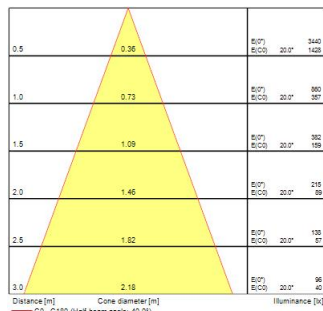

Technical Assets

Photometrics