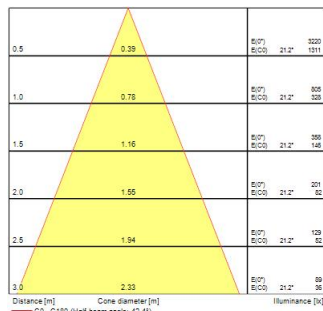

Technical Assets

Photometrics