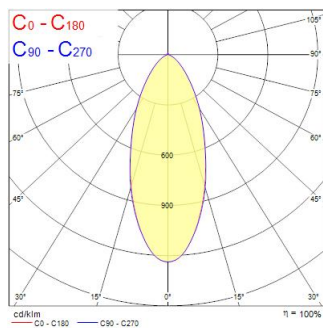

Technical Assets

Photometrics