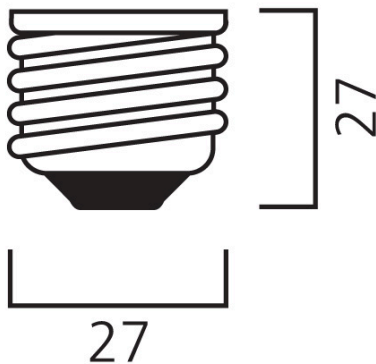

TOLEDO RADIANCE BLK DIM 650LM 840 E27 SL

Item No: 0029010

SYLVANIA

• Stylish and innovative solution • Fluid design – easily blend with the ambience and change the look and feel of the room • Uniform light distribution with an element of direct/indirect lighting • Dimmable functionality to set the desired light level • Low glare - suitable for low height installation • Construction: black housing, textured circular reflector and matt diffuser ring • E27 lamp base, easy-to-install • 25,000 hours average rated life • Lumen output: 650lm • High lumen efficacy - up to 81 lm/W • Product dimensions (WxL) : 142mm x 118mm • 3 years warranty • Environment-friendly – no mercury and lower CO2 emissions • CRI 80

Technical Assets

Dimensions (mm)

E27

Photometrics

TOLEDO RADIANCE BLK DIM 650LM 840 E27 SL

Item No: 0029010

SYLVANIA

General data

Optical data

Useful luminous flux (Φ _{use})	650
Luminous flux (Rated) (lm)	650
Correlated colour temperature (k)	4000
Light colour	Cool White
Colour Code	840
CRI (Ra)	80
Colour Variation Initial (SDCM)	SDCM6
Colour Consistency (SDCM)	6
Beam Angle (°)	360
Lumen maintenance at end of nominal life (%)	70

Lifetime data

Average life (Nominal) (h)	25000
Average life (Rated) (h)	25000

Physical data

Nominal Product Length (mm)	118
Nominal Product Diameter (mm)	142
Weight (kg)	0.134

Packaging

Product EAN number	5410288290102
Packaging single length / height (cm)	16.0
Packaging single width (cm)	13.5
Packaging single depth (cm)	16.5
DUN14 (inner)	15410288290109
Units per outer package	2
Packaging outer length / height (cm)	28.5
Packaging outer width (cm)	17.0
Packaging outer depth (cm)	18.0