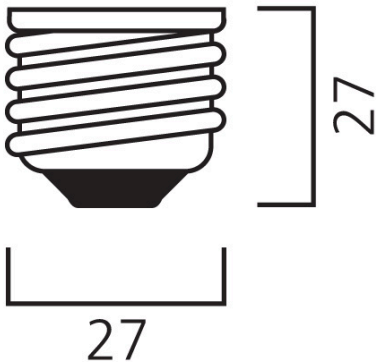

# TOLEDO RADIANCE BLK DIM 850LM 840 E27 SL

Item No: 0029012

**SYLVANIA**

- Stylish and innovative solution
- Fluid design – easily blend with the ambience and change the look and feel of the room
- Uniform light distribution with an element of direct/indirect lighting
- Dimmable functionality to set the desired light level
- Low glare - suitable for low height installation
- Construction: black housing, textured circular reflector and matt diffuser ring
- E27 lamp base, easy-to-install
- 25,000 hours average rated life
- Lumen output: 850lm
- High lumen efficacy - up to 81 lm/W
- Product dimensions (WxL) : 192mm x 118mm
- 3 years warranty
- Environment-friendly – no mercury and lower CO2 emissions
- CRI 80

## Technical Assets

Dimensions (mm)

**E27**

Photometrics

## Physical data

Nominal Product Length (mm)	118
Nominal Product Diameter (mm)	192
Weight (kg)	0.196

## Packaging

Product EAN number	5410288290126
Packaging single length / height (cm)	21.0
Packaging single width (cm)	13.5
Packaging single depth (cm)	21.5
DUN14 (inner)	15410288290123
Units per outer package	2
Packaging outer length / height (cm)	28.5
Packaging outer width (cm)	22.0
Packaging outer depth (cm)	23.0