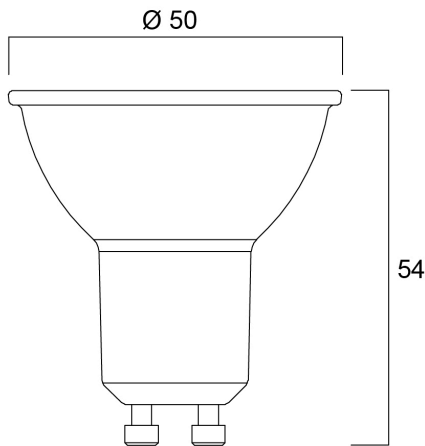

RefLED ES50 V6 610LM 840 36 SL5

Item No: 0029186

SYLVANIA

Compact, energy efficient and exceptional value LED GU10 lamp Same shape and size as halogen GU10 lamp Compact Cluster SMD technology enabling high efficiency with halogen look Reduced visible heat sink from the front Available in 36 degree beam angle High lumen efficacy 15,000 hours average rated life 3 years warranty

Technical Assets

Dimensions (mm)

Photometrics

RefLED ES50 V6 610LM 840 36 SL5

Item No: 0029186

SYLVANIA

General data

Product name	RefLED ES50 V6 610LM 840 36 SL5
Technology	LED
Watt (Rated) (W)	7
Cap/Base	GU10
Fixture rating	Open
General application	Hospitality, Museums & Galleries, Residential & Consumer
Operating temperature range (°C)	-20°C...+40°C
Performance ambient temperature Tq (°C)	25
ETIM Class	EC001959
Warranty	3 years

Lifetime data

Lifespan L70 B50	15000
Average life (Nominal) (h)	15000
Average life (Rated) (h)	15000

Physical data

Nominal Product Height (mm)	54
Nominal Product Diameter (mm)	50
Weight (kg)	0.105

RefLED ES50 V6 610LM 840 36 SL5

Item No: 0029186

Packaging

Product EAN number	5410288291864
Packaging single length / height (cm)	8.2
Packaging single width (cm)	19.5
Packaging single depth (cm)	5.0
DUN14 (inner)	15410288291861
Units per outer package	6
Packaging outer length / height (cm)	9.6
Packaging outer width (cm)	20.8
Packaging outer depth (cm)	32.5