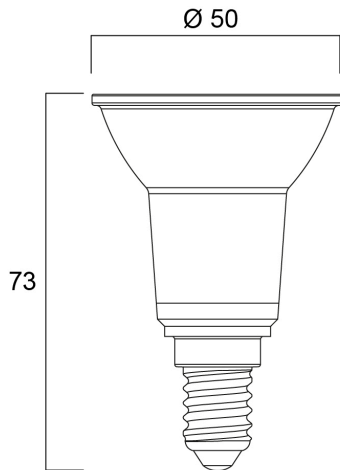

Technical Assets

Dimensions (mm)

Photometrics

RefLED Retro PAR16 V2 345LM 840 E14 36 SL

Item No: 0029194

SYLVANIA

General data

Product name	RefLED Retro PAR16 V2 345LM 840 E14 36 SL
Technology	LED
Watt (Rated) (W)	4.5
Cap/Base	E14
Fixture rating	Open
General application	Hospitality, Museums & Galleries, Residential & Consumer, Retail
Operating temperature range (°C)	-20°C...+40°C
Performance ambient temperature Tq (°C)	25
ETIM Class	EC001959
Warranty	3 years

Lifetime data

Lifespan L70 B50	15000
Average life (Nominal) (h)	15000
Average life (Rated) (h)	15000

Physical data

Nominal Product Length (mm)	73
Nominal Product Diameter (mm)	50
Weight (kg)	0.045

RefLED Retro PAR16 V2 345LM 840 E14 36 SL

Item No: 0029194

Packaging

Product EAN number	5410288291949
Packaging single length / height (cm)	5.0
Packaging single width (cm)	5.0
Packaging single depth (cm)	8.7
DUN14 (inner)	15410288291946
Units per inner package	6
Packaging inner length / height (cm)	16.3
Packaging inner width (cm)	11.0
Packaging inner depth (cm)	9.8
DUN14 (outer)	25410288291943
Units per outer package	48
Packaging outer length / height (cm)	34.5
Packaging outer width (cm)	23.8
Packaging outer depth (cm)	22.0