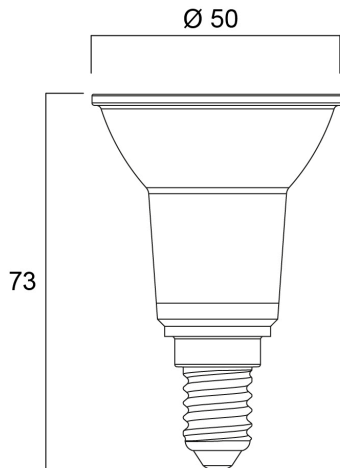

Technical Assets

Dimensions (mm)

Photometrics

RefLED Retro PAR16 V2 345LM 865 E14 36 SL

Item No: 0029195

SYLVANIA

General data

Product name	RefLED Retro PAR16 V2 345LM 865 E14 36 SL
Technology	LED
Watt (Rated) (W)	4.5
Cap/Base	E14
Fixture rating	Open
General application	Hospitality, Museums & Galleries, Residential & Consumer, Retail
Operating temperature range (°C)	-20°C...+40°C
Performance ambient temperature Tq (°C)	25
ETIM Class	EC001959
Warranty	3 years

Lifetime data

Lifespan L70 B50	15000
Average life (Nominal) (h)	15000
Average life (Rated) (h)	15000

Physical data

Nominal Product Length (mm)	73
Nominal Product Diameter (mm)	50
Weight (kg)	0.045

RefLED Retro PAR16 V2 345LM 865 E14 36 SL

Item No: 0029195

Packaging

Product EAN number	5410288291956
Packaging single length / height (cm)	5.0
Packaging single width (cm)	5.0
Packaging single depth (cm)	8.7
DUN14 (inner)	15410288291953
Units per inner package	6
Packaging inner length / height (cm)	16.3
Packaging inner width (cm)	11.0
Packaging inner depth (cm)	9.8
DUN14 (outer)	25410288291950
Units per outer package	48
Packaging outer length / height (cm)	34.5
Packaging outer width (cm)	23.8
Packaging outer depth (cm)	22.0