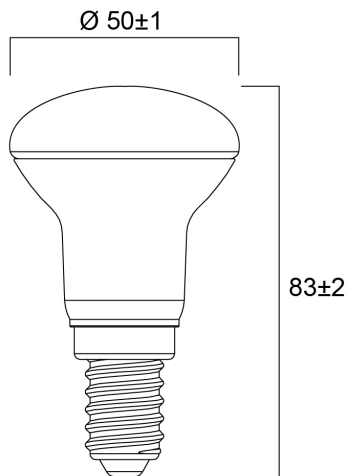

Technical Assets

Dimensions (mm)

Photometrics

RefLED R50 V4 470LM 830 E14 SL

Item No: 0029205

SYLVANIA

General data

Product name	RefLED R50 V4 470LM 830 E14 SL
Technology	LED
Watt (Rated) (W)	4.9
Cap/Base	E14
Fixture rating	Open
General application	Hospitality, Residential & Consumer
Operating temperature range (°C)	-20°C...+40°C
Performance ambient temperature Tq (°C)	25
ETIM Class	EC001959
E-number FI	4741085
Warranty	3 years

Lifetime data

Lifespan L70 B50	15000
Average life (Nominal) (h)	15000
Average life (Rated) (h)	15000

Physical data

Nominal Product Length (mm)	82.5
Nominal Product Diameter (mm)	50
Weight (kg)	0.026

RefLED R50 V4 470LM 830 E14 SL

Item No: 0029205

Packaging

Product EAN number	5410288292052
Packaging single length / height (cm)	5.0
Packaging single width (cm)	5.0
Packaging single depth (cm)	8.3
DUN14 (inner)	15410288292059
Units per outer package	6
Packaging outer length / height (cm)	15.8
Packaging outer width (cm)	10.7
Packaging outer depth (cm)	9.1