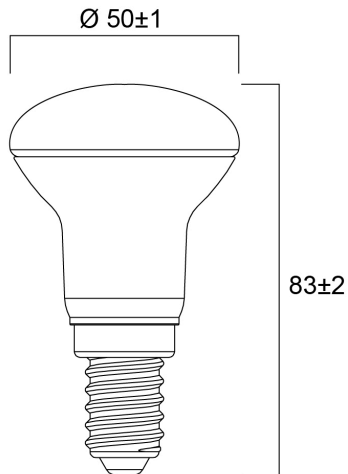

### Dimensions (mm)

## Physical data

Nominal Product Length (mm)	82.5
Nominal Product Diameter (mm)	50
Weight (kg)	0.026

## Packaging

Product EAN number	5410288292069
Packaging single length / height (cm)	5.0
Packaging single width (cm)	5.0
Packaging single depth (cm)	8.3
DUN14 (inner)	15410288292066
Units per outer package	6
Packaging outer length / height (cm)	15.8
Packaging outer width (cm)	10.7
Packaging outer depth (cm)	9.1