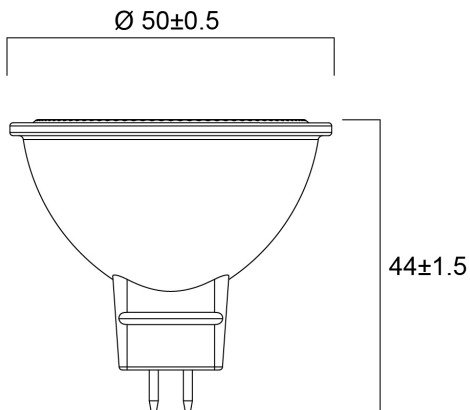

### Dimensions (mm)

## Physical data

Nominal Product Length (mm)	44
Nominal Product Diameter (mm)	50
Weight (kg)	0.03

## Packaging

Product EAN number	5410288292229
Packaging single length / height (cm)	6.1
Packaging single width (cm)	5.1
Packaging single depth (cm)	8.2
DUN14 (inner)	15410288292226
Units per inner package	6
Packaging inner length / height (cm)	16.4
Packaging inner width (cm)	13.2
Packaging inner depth (cm)	9.3
DUN14 (outer)	25410288292223
Units per outer package	36
Packaging outer length / height (cm)	34.6
Packaging outer width (cm)	28.2
Packaging outer depth (cm)	20.8