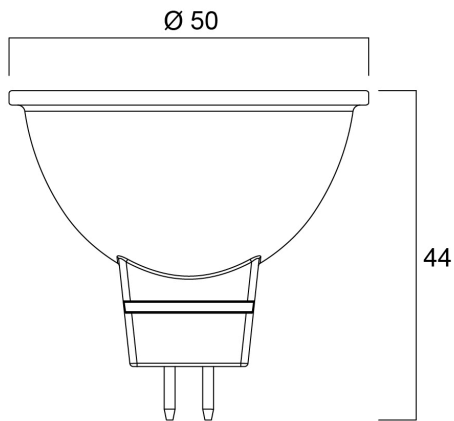

Technical Assets

Dimensions (mm)

Photometrics

RefLED Superia Retro MR16 V2 345LM 827 36° SL

Item No: 0029226

SYLVANIA

General data

Product name	RefLED Superia Retro MR16 V2 345LM 827 36° SL
Technology	LED
Watt (Rated) (W)	4.3
Fixture rating	Open
General application	Hospitality, Education, Residential & Consumer
Operating temperature range (°C)	-20°C...+40°C
Performance ambient temperature Tq (°C)	25
ETIM Class	EC001959
E-number FI	4741106
Warranty	5 years

Lifetime data

Lifespan L70 B50	25000
Average life (Nominal) (h)	25000
Average life (Rated) (h)	25000

Physical data

Nominal Product Length (mm)	44
Nominal Product Diameter (mm)	50
Weight (kg)	0.03

RefLED Superia Retro MR16 V2 345LM 827 36° SL

Item No: 0029226

Packaging

Product EAN number	5410288292267
Packaging single length / height (cm)	6.1
Packaging single width (cm)	5.1
Packaging single depth (cm)	8.2
DUN14 (inner)	15410288292264
Units per inner package	6
Packaging inner length / height (cm)	19.4
Packaging inner width (cm)	11.4
Packaging inner depth (cm)	9.4
DUN14 (outer)	25410288292261
Units per outer package	36
Packaging outer length / height (cm)	36.2
Packaging outer width (cm)	21.7
Packaging outer depth (cm)	21.9