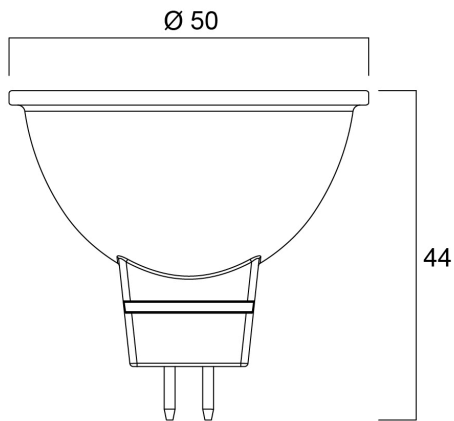

### Dimensions (mm)

## Physical data

Nominal Product Length (mm)	44
Nominal Product Diameter (mm)	50
Weight (kg)	0.042

## Packaging

Product EAN number	5410288292335
Packaging single length / height (cm)	6.1
Packaging single width (cm)	5.1
Packaging single depth (cm)	8.2
DUN14 (inner)	15410288292332
Units per inner package	6
Packaging inner length / height (cm)	19.4
Packaging inner width (cm)	11.4
Packaging inner depth (cm)	9.4
DUN14 (outer)	25410288292339
Units per outer package	36
Packaging outer length / height (cm)	36.2
Packaging outer width (cm)	21.7
Packaging outer depth (cm)	21.9