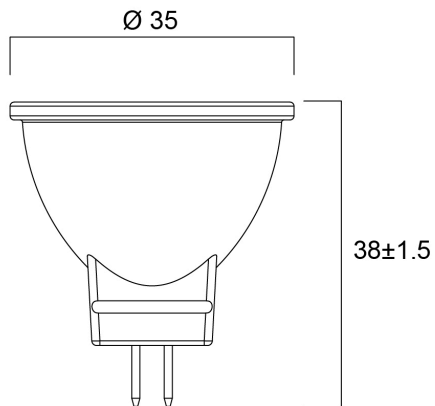

### Dimensions (mm)

## Physical data

Nominal Product Length (mm)	38
Nominal Product Diameter (mm)	35
Weight (kg)	0.014

## Packaging

Product EAN number	5410288292380
Packaging single length / height (cm)	5.1
Packaging single width (cm)	4.5
Packaging single depth (cm)	7.6
DUN14 (inner)	15410288292387
Units per inner package	6
Packaging inner length / height (cm)	16.4
Packaging inner width (cm)	10.3
Packaging inner depth (cm)	9.1
DUN14 (outer)	25410288292384
Units per outer package	36
Packaging outer length / height (cm)	33.2
Packaging outer width (cm)	18.7
Packaging outer depth (cm)	20.9