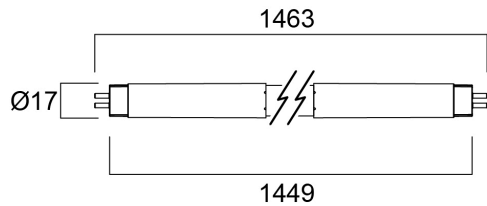

ToLEDo SUPERIA T5 AC V2 5FT 5600LM 840

Item No: 0029260

SYLVANIA

50,000 hours average rated lifetime. Last 2.5 times longer than 80W 1449mm fluorescent tri-phosphor T5 lamp. High switching cycles - 200,000X. Omni-directional light distribution and wide beam angle. Minimum and maximum operating temperature: -20°C to 50°C. Glass construction and polycarbonate end-caps. Only suitable for direct mains (AC 220-240V) operation. Ideal for factories, parking lots, supermarkets, department stores, schools and offices. Not suitable for operation with electronic/ECG or magnetic/CCG ballasts.

Technical Assets

Dimensions (mm)

Photometrics

ToLEDo SUPERIA T5 AC V2 5FT 5600LM 840

Item No: 0029260

SYLVANIA

General data

Product name	ToLEDo SUPERIA T5 AC V2 5FT 5600LM 840
Technology	LED
Watt (Rated) (W)	37
Lamp shape	Tube, double-ended
Cap/Base	G5
Lamp finish	Opal
Fixture rating	Open
General application	Education, Hospitality, Logistics & Industry, Museums & Galleries, Office, Residential & Consumer
Operating temperature range (°C)	-20°C...+45°C
Performance ambient temperature Tq (°C)	25
Virtual assistant compatibility	N/A
ETIM Class	EC001959
E-number FI	4941334
Warranty	5 years

Optical data

Useful luminous flux (Φ_{use})	5600
Luminous flux (Rated) (lm)	5600
Correlated colour temperature (k)	4000
Light colour	Cool White
CRI (Ra)	80
Colour Variation Initial (SDCM)	SDCM6
Beam Angle (°)	150
Photobiological Risk Group	RG0
Lumen maintenance at end of nominal life (%)	70

ToLEDo SUPERIA T5 AC V2 5FT 5600LM 840

Item No: 0029260

Packaging

Product EAN number	5410288292601
Packaging single length / height (cm)	146.2
Packaging single width (cm)	1.8
Packaging single depth (cm)	1.8
DUN14 (inner)	15410288292608
Units per outer package	10
Packaging outer length / height (cm)	152.1
Packaging outer width (cm)	15.5
Packaging outer depth (cm)	7.8