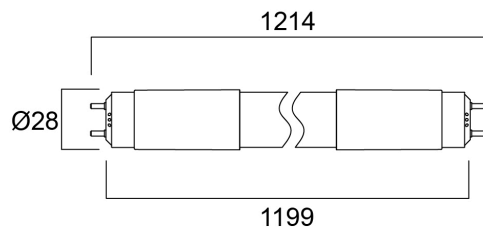

ToLEDo Superia T8 Universal V3 4FT 2400LM 840

Item No: 0029275

SYLVANIA

50,000 hours average rated life Last 2.5 times longer than 1200mm 36W fluorescent T8 Tri-phosphor lamp High switching cycles – 200,000X High lumen efficacy - 150lm/W Omni-directional light distribution and wide beam angle Minimum and maximum operating temperature: -20°C to 50°C Glass construction and polycarbonate end-caps Works only with compatible electronic ballast Must replace the fluorescent starter with LED dummy starter when used with magnetic/ CCG ballast Suitable for direct mains operation (AC 220-240V) with single-end AC input Ideal for factories, parking lots, supermarkets, department stores, schools and offices

Technical Assets

Dimensions (mm)

Photometrics

ToLEDo Superia T8 Universal V3 4FT 2400LM 840

Item No: 0029275

SYLVANIA

General data

Product name	ToLEDo Superia T8 Universal V3 4FT 2400LM 840
Technology	LED
Watt (Rated) (W)	16
Lamp shape	Tube, double-ended
Lamp finish	Opal
Fixture rating	Open
General application	Education, Hospitality, Logistics & Industry, Museums & Galleries, Office, Residential & Consumer, Retail
Operating temperature range (°C)	-20°C...+45°C
Performance ambient temperature Tq (°C)	25
Virtual assistant compatibility	N/A
ETIM Class	EC001959
Warranty	5 years

Lifetime data

Lifespan L70 B50	50000
Average life (Nominal) (h)	50000
Average life (Rated) (h)	50000

Physical data

IP rating	IP20
Nominal Product Length (mm)	1213
Nominal Product Diameter (mm)	28
Weight (kg)	0.18

ToLEDo Superia T8 Universal V3 4FT 2400LM 840

Item No: 0029275

Packaging

Product EAN number	5410288292755
Packaging single length / height (cm)	121.0
Packaging single width (cm)	3.0
Packaging single depth (cm)	3.0
DUN14 (inner)	15410288292752
Units per outer package	10
Packaging outer length / height (cm)	120.7
Packaging outer width (cm)	21.0
Packaging outer depth (cm)	11.5