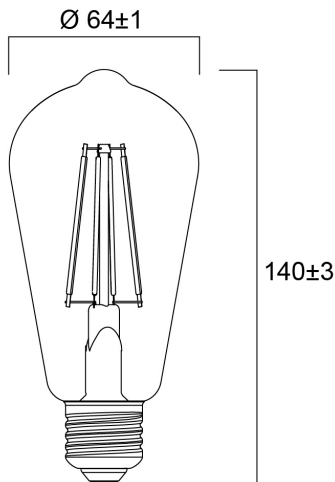

# ToLEDo RT ST64 V5 GL DIM 560LM 825 E27 SL

Item No: 0029307

**SYLVANIA**

Perfect for decorative and general lighting applications and creates a warm ambiance similar to traditional lamps Same look, size and functionality as incandescent lamps Omni-directional light distribution Suitable replacement for incandescent and halogen lamps Gives same sparkling light effect as incandescent lamp Dimensionally identical to incandescent lamps - fits all fixtures Environment friendly - no mercury and lower CO2 emissions Dimmable with approved dimmers

### Dimensions (mm)

## Physical data

Nominal Product Length (mm)	140
Nominal Product Diameter (mm)	64
Weight (kg)	0.058

## Packaging

Product EAN number	5410288293073
Packaging single length / height (cm)	15.2
Packaging single width (cm)	7.0
Packaging single depth (cm)	7.0
DUN14 (inner)	15410288293070
Units per outer package	6
Packaging outer length / height (cm)	21.8
Packaging outer width (cm)	14.7
Packaging outer depth (cm)	16.2