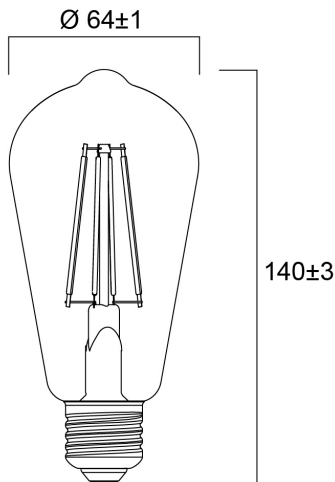

ToLEDo RT ST64 V5 CL DIM 806LM 827 E27 SL

Item No: 0029309

SYLVANIA

Perfect for decorative and general lighting applications and creates a warm ambiance similar to traditional lamps Same look, size and functionality as incandescent lamps Omni-directional light distribution Suitable replacement for incandescent and halogen lamps Gives same sparkling light effect as incandescent lamp Dimensionally identical to incandescent lamps - fits all fixtures Environment friendly - no mercury and lower CO2 emissions Dimmable with approved dimmers

Technical Assets

Dimensions (mm)

Photometrics

ToLEDo RT ST64 V5 CL DIM 806LM 827 E27 SL

Item No: 0029309

SYLVANIA

General data

Product name	ToLEDo RT ST64 V5 CL DIM 806LM 827 E27 SL
Technology	LED
Watt (Rated) (W)	7
Cap/Base	E27
Fixture rating	Open
General application	Hospitality, Residential & Consumer
Operating temperature range (°C)	-10°C...+45°C
Performance ambient temperature Tq (°C)	25
ETIM Class	EC001959
E-number FI	4740896
Warranty	3 years

Lifetime data

Lifespan L70 B50	15000
Average life (Nominal) (h)	15000
Average life (Rated) (h)	15000

Physical data

Nominal Product Length (mm)	140
Nominal Product Diameter (mm)	64
Weight (kg)	0.058

ToLEDo RT ST64 V5 CL DIM 806LM 827 E27 SL

Item No: 0029309

Packaging

Product EAN number	5410288293097
Packaging single length / height (cm)	15.2
Packaging single width (cm)	7.0
Packaging single depth (cm)	7.0
DUN14 (inner)	15410288293094
Units per outer package	6
Packaging outer length / height (cm)	21.8
Packaging outer width (cm)	14.7
Packaging outer depth (cm)	16.2