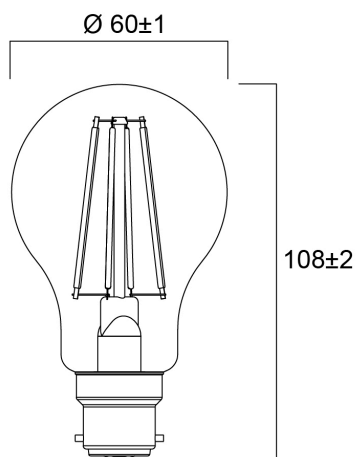

ToLEDo RT GLS V5 CL DIM 806LM 827 B22 SL

Item No: 0029312

SYLVANIA

Perfect for decorative and general lighting applications and creates a warm ambiance similar to traditional lamps Same look, size and functionality as incandescent lamps Omni-directional light distribution Suitable replacement for incandescent and halogen lamps Gives same sparkling light effect as incandescent lamp Dimensionally identical to incandescent lamps - fits all fixtures Environment friendly - no mercury and lower CO2 emissions Dimmable with approved dimmers

Technical Assets

Dimensions (mm)

Photometrics

ToLEDo RT GLS V5 CL DIM 806LM 827 B22 SL

Item No: 0029312

SYLVANIA

General data

Product name	ToLEDo RT GLS V5 CL DIM 806LM 827 B22 SL
Technology	LED
Watt (Rated) (W)	7
Cap/Base	B22
Fixture rating	Open
General application	Hospitality, Residential & Consumer
Operating temperature range (°C)	-10°C...+45°C
Performance ambient temperature Tq (°C)	25
ETIM Class	EC001959
Warranty	3 years

Lifetime data

Lifespan L70 B50	15000
Average life (Nominal) (h)	15000
Average life (Rated) (h)	15000

Physical data

Nominal Product Length (mm)	106
Nominal Product Diameter (mm)	60
Weight (kg)	0.03

ToLEDo RT GLS V5 CL DIM 806LM 827 B22 SL

Item No: 0029312

Packaging

Product EAN number	5410288293127
Packaging single length / height (cm)	6.6
Packaging single width (cm)	6.6
Packaging single depth (cm)	12.0
DUN14 (inner)	15410288293124
Units per outer package	6
Packaging outer length / height (cm)	20.6
Packaging outer width (cm)	14.0
Packaging outer depth (cm)	13.0