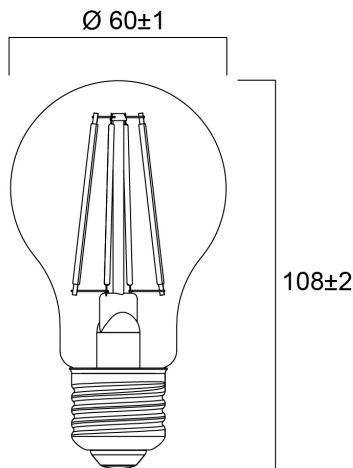

# ToLEDo RT GLS V5 CL DIM 806LM 827 E27 SL

Item No: 0029313

**SYLVANIA**

Perfect for decorative and general lighting applications and creates a warm ambiance similar to traditional lamps Same look, size and functionality as incandescent lamps Omni-directional light distribution Suitable replacement for incandescent and halogen lamps Gives same sparkling light effect as incandescent lamp Dimensionally identical to incandescent lamps - fits all fixtures Environment friendly - no mercury and lower CO2 emissions Dimmable with approved dimmers

### Dimensions (mm)

## Physical data

Nominal Product Length (mm)	108
Nominal Product Diameter (mm)	60
Weight (kg)	0.03

## Packaging

Product EAN number	5410288293134
Packaging single length / height (cm)	6.6
Packaging single width (cm)	6.6
Packaging single depth (cm)	12.0
DUN14 (inner)	15410288293131
Units per outer package	6
Packaging outer length / height (cm)	20.6
Packaging outer width (cm)	14.0
Packaging outer depth (cm)	13.0