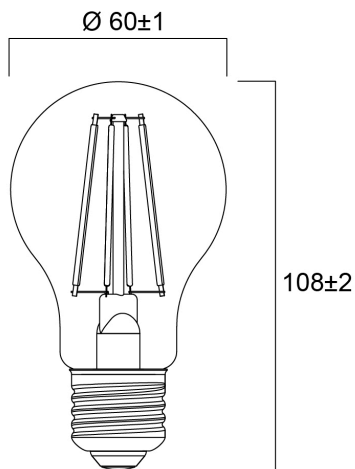

ToLEDo RT GLS V5 CL 470LM 840 E27 SL

Item No: 0029324

SYLVANIA

Perfect for decorative and general lighting applications and creates a warm ambiance similar to traditional lamps
Same look, size and functionality as incandescent lamps Omni-directional light distribution Suitable replacement for incandescent and halogen lamps Gives same sparkling light effect as incandescent lamp Dimensionally identical to incandescent lamps - fits all fixtures Environment friendly - no mercury and lower CO2 emissions

Technical Assets

Dimensions (mm)

Photometrics

ToLEDo RT GLS V5 CL 470LM 840 E27 SL

Item No: 0029324

SYLVANIA

General data

Product name	ToLEDo RT GLS V5 CL 470LM 840 E27 SL
Technology	LED
Watt (Rated) (W)	4.5
Cap/Base	E27
Fixture rating	Open
General application	Hospitality, Residential & Consumer
Operating temperature range (°C)	-20°C...+40°C
Performance ambient temperature Tq (°C)	25
ETIM Class	EC001959
E-number FI	4740907
Warranty	3 years

Item No: 0029324

SYLVANIA

Packaging

Product EAN number	5410288293240
Packaging single length / height (cm)	6.6
Packaging single width (cm)	6.6
Packaging single depth (cm)	12.0
DUN14 (inner)	15410288293247
Units per outer package	6
Packaging outer length / height (cm)	20.6
Packaging outer width (cm)	14.0
Packaging outer depth (cm)	13.0