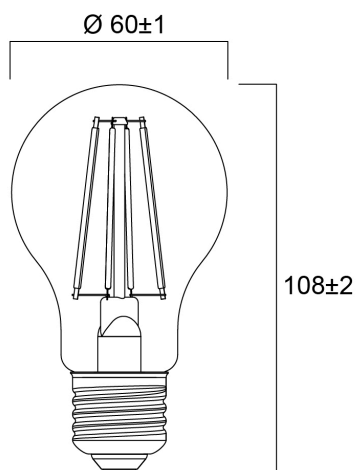

ToLEDo RT GLS V5 ST 806LM 827 E27 SL

Item No: 0029337

SYLVANIA

Perfect for decorative and general lighting applications and creates a warm ambiance similar to traditional lamps Same look, size and functionality as incandescent lamps Omni-directional light distribution Suitable replacement for incandescent and halogen lamps Gives same sparkling light effect as incandescent lamp Dimensionally identical to incandescent lamps - fits all fixtures Environment friendly - no mercury and lower CO2 emissions

Technical Assets

Dimensions (mm)

Photometrics

ToLEDo RT GLS V5 ST 806LM 827 E27 SL

Item No: 0029337

SYLVANIA

General data

Product name	ToLEDo RT GLS V5 ST 806LM 827 E27 SL
Technology	LED
Watt (Rated) (W)	7
Cap/Base	E27
Fixture rating	Open
General application	Hospitality, Residential & Consumer
Operating temperature range (°C)	-20°C...+40°C
Performance ambient temperature Tq (°C)	25
ETIM Class	EC001959
E-number FI	4740918
Warranty	3 years

Item No: 0029337

SYLVANIA

Packaging

Product EAN number	5410288293370
Packaging single length / height (cm)	6.6
Packaging single width (cm)	6.6
Packaging single depth (cm)	12.0
DUN14 (inner)	15410288293377
Units per outer package	6
Packaging outer length / height (cm)	20.6
Packaging outer width (cm)	14.0
Packaging outer depth (cm)	13.0