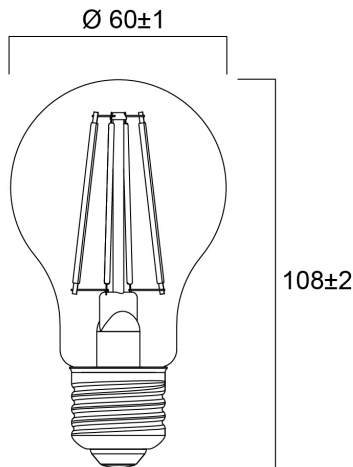

ToLEDo RT GLS V5 ST 1055LM 827 E27 SL

Item No: 0029339

SYLVANIA

Perfect for decorative and general lighting applications and creates a warm ambiance similar to traditional lamps Same look, size and functionality as incandescent lamps Omni-directional light distribution Suitable replacement for incandescent and halogen lamps Gives same sparkling light effect as incandescent lamp Dimensionally identical to incandescent lamps - fits all fixtures Environment friendly - no mercury and lower CO2 emissions

Technical Assets

Dimensions (mm)

Photometrics

ToLEDo RT GLS V5 ST 1055LM 827 E27 SL

Item No: 0029339

SYLVANIA

General data

Product name	ToLEDo RT GLS V5 ST 1055LM 827 E27 SL
Technology	LED
Watt (Rated) (W)	8
Cap/Base	E27
Fixture rating	Open
General application	Hospitality, Residential & Consumer
Operating temperature range (°C)	-20°C...+40°C
Performance ambient temperature Tq (°C)	25
ETIM Class	EC001959
E-number FI	4740919
Warranty	3 years

Item No: 0029339

Packaging

Product EAN number	5410288293394
Packaging single length / height (cm)	6.6
Packaging single width (cm)	6.6
Packaging single depth (cm)	12.0
DUN14 (inner)	15410288293391
Units per outer package	6
Packaging outer length / height (cm)	20.6
Packaging outer width (cm)	14.0
Packaging outer depth (cm)	13.0