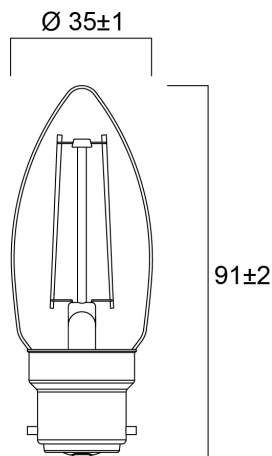

### Dimensions (mm)

## Physical data

Nominal Product Length (mm)	91
Nominal Product Diameter (mm)	35
Weight (kg)	0.021

## Packaging

Product EAN number	5410288293707
Packaging single length / height (cm)	11.0
Packaging single width (cm)	4.5
Packaging single depth (cm)	4.5
DUN14 (inner)	15410288293704
Units per outer package	6
Packaging outer length / height (cm)	14.3
Packaging outer width (cm)	9.7
Packaging outer depth (cm)	12.0