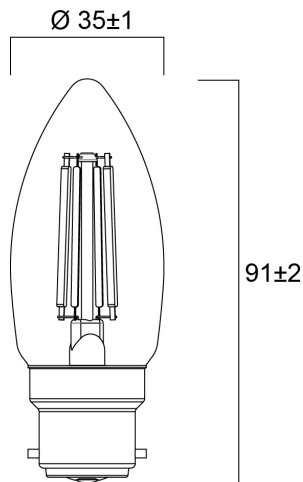

Technical Assets

Dimensions (mm)

Photometrics

ToLEDo RT Candle V5 CL 470LM 827 B22 SL

Item No: 0029372

SYLVANIA

General data

Product name	ToLEDo RT Candle V5 CL 470LM 827 B22 SL
Technology	LED
Watt (Rated) (W)	4.5
Cap/Base	B22
Fixture rating	Open
General application	Hospitality, Residential & Consumer
Operating temperature range (°C)	-20°C...+40°C
Performance ambient temperature Tq (°C)	25
ETIM Class	EC001959
Warranty	3 years

Electrical data

Power consumption (W)	4.5
Wattage (W)	4.5
Equivalent watt (W)	40
Primary Supply/Product voltage - min (V)	220
Primary Supply/Product voltage - max (V)	240
Control gear required	No
No. Of switching cycles before premature failures	>50000
Dimmable	No
Inrush Current (A)	6.3
Inrush Duration (μ s)	240
Lamp Energy Label (class)	F
Nominal Frequency (Hz)	50/60Hz
Max. products per 16A C Breaker	25
Max. products per 16A B Breaker	13

Lifetime data

Lifespan L70 B50	15000
Average life (Nominal) (h)	15000
Average life (Rated) (h)	15000

Physical data

Nominal Product Length (mm)	91
Nominal Product Diameter (mm)	35
Weight (kg)	0.021

ToLEDo RT Candle V5 CL 470LM 827 B22 SL

Item No: 0029372

Packaging

Product EAN number	5410288293721
Packaging single length / height (cm)	11.0
Packaging single width (cm)	4.5
Packaging single depth (cm)	4.5
DUN14 (inner)	15410288293728
Units per outer package	6
Packaging outer length / height (cm)	14.3
Packaging outer width (cm)	9.7
Packaging outer depth (cm)	12.0