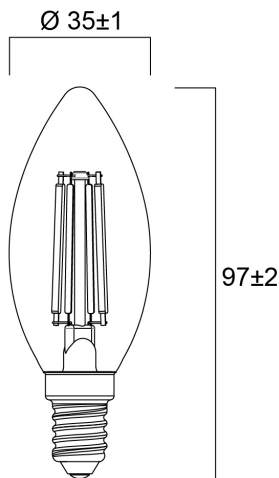

### Dimensions (mm)

## Physical data

|                               |       |
|-------------------------------|-------|
| Nominal Product Length (mm)   | 97    |
| Nominal Product Diameter (mm) | 35    |
| Weight (kg)                   | 0.021 |

## Packaging

|                                       |                |
|---------------------------------------|----------------|
| Product EAN number                    | 5410288293738  |
| Packaging single length / height (cm) | 11.0           |
| Packaging single width (cm)           | 4.5            |
| Packaging single depth (cm)           | 4.5            |
| DUN14 (inner)                         | 15410288293735 |
| Units per outer package               | 6              |
| Packaging outer length / height (cm)  | 14.3           |
| Packaging outer width (cm)            | 9.7            |
| Packaging outer depth (cm)            | 12.0           |