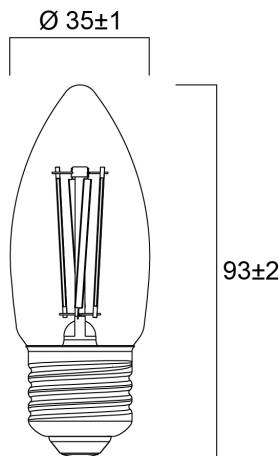

# ToLEDo RT Candle V5 ST 470LM 827 E27 SL

Item No: 0029483

**SYLVANIA**

Perfect for decorative and general lighting applications and creates a warm ambience similar to traditional lamps. The versatile ToLEDo Retro Candle range is the ideal replacement for halogen and incandescent lamps and perfect for chandeliers and decorative applications. Same look, size and functionality as incandescent lamps. Omni-directional light distribution. Gives same sparkling light effect as the incandescent lamp. Dimensionally identical to incandescent lamps - fits all fixtures. Environment-friendly - no mercury and lower CO2 emissions.

### Dimensions (mm)

## Physical data

Nominal Product Length (mm)	93
Nominal Product Diameter (mm)	35
Weight (kg)	0.021

## Packaging

Product EAN number	5410288294834
Packaging single length / height (cm)	11.0
Packaging single width (cm)	4.5
Packaging single depth (cm)	4.5
DUN14 (inner)	15410288294831
Units per outer package	6
Packaging outer length / height (cm)	14.3
Packaging outer width (cm)	9.7
Packaging outer depth (cm)	12.0