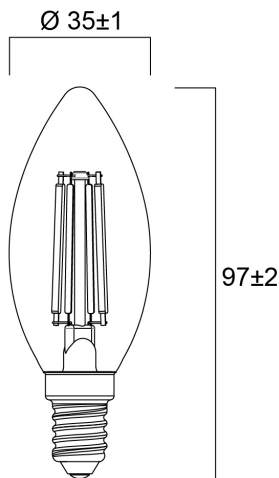

### Dimensions (mm)

## Physical data

Nominal Product Length (mm)	97
Nominal Product Diameter (mm)	35
Weight (kg)	0.021

## Packaging

Product EAN number	5410288294872
Packaging single length / height (cm)	11.0
Packaging single width (cm)	4.5
Packaging single depth (cm)	4.5
DUN14 (inner)	15410288294879
Units per outer package	6
Packaging outer length / height (cm)	14.3
Packaging outer width (cm)	9.7
Packaging outer depth (cm)	12.0