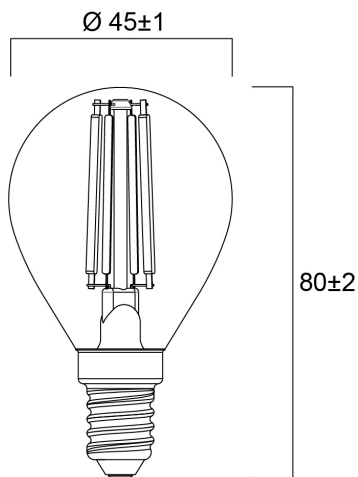

ToLEDo RT Ball V5 CL DIM 470LM 827 E14 SL

Item No: 0029490

SYLVANIA

Perfect for decorative and general lighting applications and creates a warm ambience similar to traditional lamps. The versatile ToLEDo Retro ball range is the ideal replacement for halogen and incandescent lamps and perfect for chandeliers and decorative applications. Same look, size and functionality as incandescent lamps. Omni-directional light distribution. Gives same sparkling light effect as the incandescent lamp. Dimensionally identical to incandescent lamps - fits all fixtures. Environment-friendly - no mercury and lower CO2 emissions. Dimmable with approved dimmers.

Technical Assets

Dimensions (mm)

Photometrics

ToLEDo RT Ball V5 CL DIM 470LM 827 E14 SL

Item No: 0029490

SYLVANIA

General data

Product name	ToLEDo RT Ball V5 CL DIM 470LM 827 E14 SL
Technology	LED
Watt (Rated) (W)	4.5
Cap/Base	E14
Fixture rating	Open
General application	Hospitality, Residential & Consumer
Operating temperature range (°C)	-10°C...+45°C
Performance ambient temperature Tq (°C)	25
ETIM Class	EC001959
E-number FI	4740939
Warranty	3 years

Lifetime data

Lifespan L70 B50	15000
Average life (Nominal) (h)	15000
Average life (Rated) (h)	15000

Physical data

Nominal Product Length (mm)	80
Nominal Product Diameter (mm)	45
Weight (kg)	0.045

ToLEDo RT Ball V5 CL DIM 470LM 827 E14 SL

Item No: 0029490

Packaging

Product EAN number	5410288294902
Packaging single length / height (cm)	9.5
Packaging single width (cm)	5.0
Packaging single depth (cm)	5.0
DUN14 (inner)	15410288294909
Units per outer package	6
Packaging outer length / height (cm)	15.8
Packaging outer width (cm)	10.7
Packaging outer depth (cm)	10.5