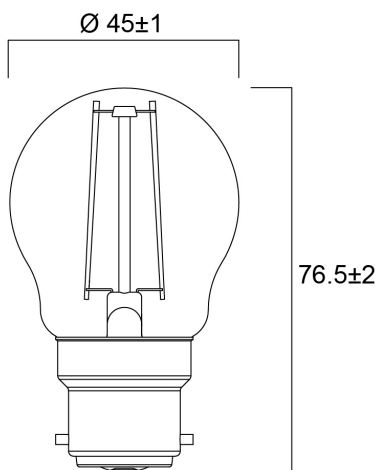

Technical Assets

Dimensions (mm)

Photometrics

ToLEDo RT Ball V5 CL 250LM 827 B22 SL

Item No: 0029498

SYLVANIA

General data

Product name	ToLEDo RT Ball V5 CL 250LM 827 B22 SL
Technology	LED
Watt (Rated) (W)	2.5
Cap/Base	B22
Fixture rating	Open
General application	Hospitality, Residential & Consumer
Operating temperature range (°C)	-20°C...+40°C
Performance ambient temperature Tq (°C)	25
ETIM Class	EC001959
Warranty	3 years

Lifetime data

Lifespan L70 B50	15000
Average life (Nominal) (h)	15000
Average life (Rated) (h)	15000

Physical data

Nominal Product Length (mm)	76.5
Nominal Product Diameter (mm)	45
Weight (kg)	0.014

ToLEDo RT Ball V5 CL 250LM 827 B22 SL

Item No: 0029498

Packaging

Product EAN number	5410288294988
Packaging single length / height (cm)	5.0
Packaging single width (cm)	5.0
Packaging single depth (cm)	9.5
DUN14 (inner)	15410288294985
Units per outer package	6
Packaging outer length / height (cm)	15.8
Packaging outer width (cm)	10.7
Packaging outer depth (cm)	10.5