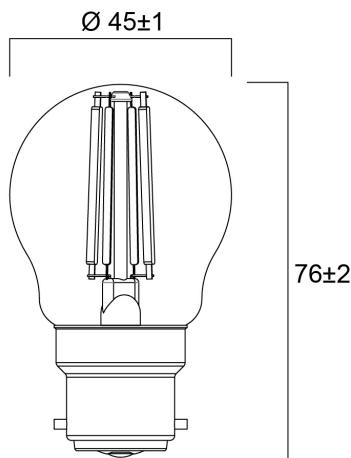

Technical Assets

Dimensions (mm)

Photometrics

ToLEDo RT Ball V5 CL 470LM 827 B22 SL

Item No: 0029501

SYLVANIA

General data

Product name	ToLEDo RT Ball V5 CL 470LM 827 B22 SL
Technology	LED
Watt (Rated) (W)	4.5
Cap/Base	B22
Fixture rating	Open
General application	Hospitality, Residential & Consumer
Operating temperature range (°C)	-20°C...+40°C
Performance ambient temperature Tq (°C)	25
ETIM Class	EC001959
Warranty	3 years

Lifetime data

Lifespan L70 B50	15000
Average life (Nominal) (h)	15000
Average life (Rated) (h)	15000

Physical data

Nominal Product Length (mm)	76.5
Nominal Product Diameter (mm)	45
Weight (kg)	0.014

ToLEDo RT Ball V5 CL 470LM 827 B22 SL

Item No: 0029501

Packaging

Product EAN number	5410288295015
Packaging single length / height (cm)	5.0
Packaging single width (cm)	5.0
Packaging single depth (cm)	9.5
DUN14 (inner)	15410288295012
Units per outer package	6
Packaging outer length / height (cm)	15.8
Packaging outer width (cm)	10.7
Packaging outer depth (cm)	10.5