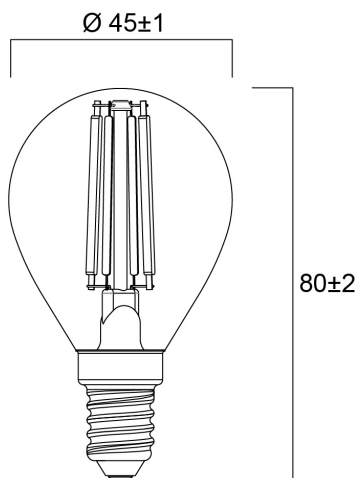

### Dimensions (mm)

## Physical data

Nominal Product Length (mm)	80
Nominal Product Diameter (mm)	45
Weight (kg)	0.014

## Packaging

Product EAN number	5410288295336
Packaging single length / height (cm)	5.0
Packaging single width (cm)	5.0
Packaging single depth (cm)	9.5
DUN14 (inner)	15410288295333
Units per outer package	6
Packaging outer length / height (cm)	15.8
Packaging outer width (cm)	10.7
Packaging outer depth (cm)	10.5